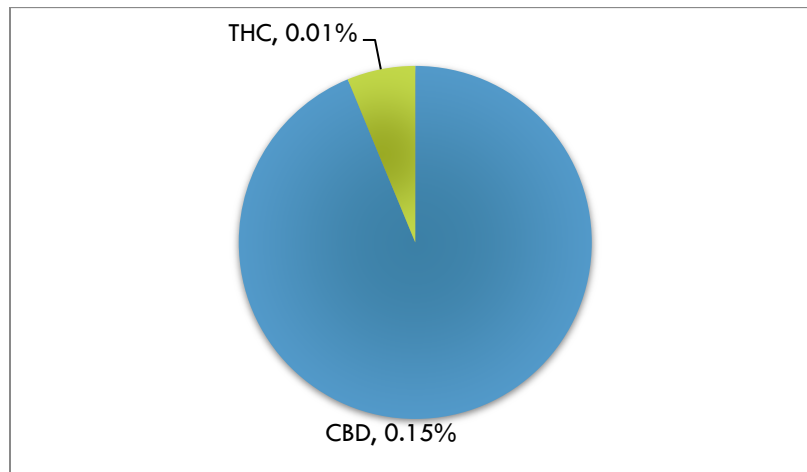

POTENCY REPORT

Material Tested: Buddy Balm Samples
Testing Method: UPLC-DAD
Date Tested 03/12/2018
Batch Number M0223804
Testing Analyst Benjamin Dennis; Reviewed by: Jeremy Riggle, PhD
Total Product Mass 4.4g

ACIDIC COMPOUND mg/unit		NEUTRAL COMPOUND mg/unit	
CBDA	<0.1%	CBD	0.15%
THCA	<0.1%	THC	<0.1%
CBCA	<0.1%	CBC	<0.1%
CBGA	<0.1%	CBG	<0.1%
CBNA	<0.1%	CBN	<0.1%
THCVA	<0.1%	THCV	<0.1%
CBDVA	<0.1%	CBDV	<0.1%

Cannabinoid Content (wt/wt)

Mary's Nutritionals, LLC is a wholly owned subsidiary of Mary's Medicinals, LLC. Information provided in this report is for CBD rich hemp cultivated by Elite Botanicals, Loveland CO.