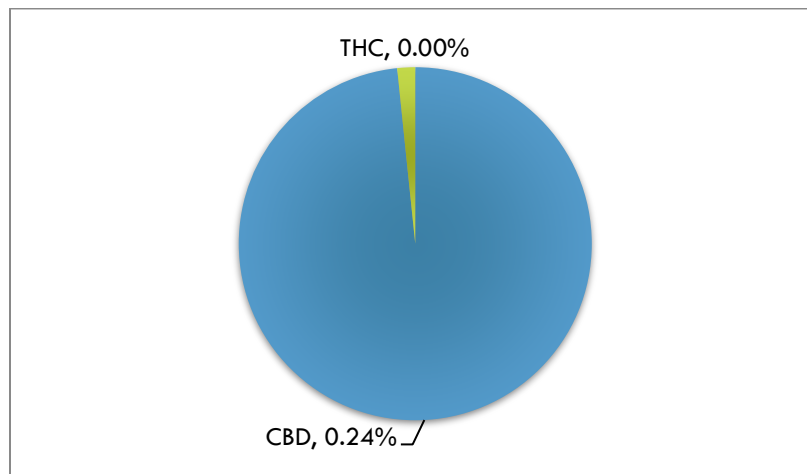

POTENCY REPORT

Material Tested: Buddy Balm
Testing Method: UPLC-DAD
Date Tested: 2/06/2017
Batch Number: M0129803
Testing Analyst: Ben Dennis Reviewed by: Jeremy Riggle PhD.
Total Product Mass: 31 grams

ACIDIC COMPOUND mg/unit		NEUTRAL COMPOUND mg/unit	
CBDA	<0.1%	CBD	0.24%
THCA	<0.1%	THC	<0.1%
CBCA	<0.1%	CBC	<0.1%
CBGA	<0.1%	CBG	<0.1%
CBNA	<0.1%	CBN	<0.1%
THCVA	<0.1%	THCV	<0.1%
CBDVA	<0.1%	CBDV	<0.1%

Cannabinoid Content (wt/wt)

Mary's Nutritionals, LLC is a wholly owned subsidiary of Mary's Medicinals, LLC. Information provided in this report is for CBD rich hemp cultivated by Elite Botanicals, Loveland CO.