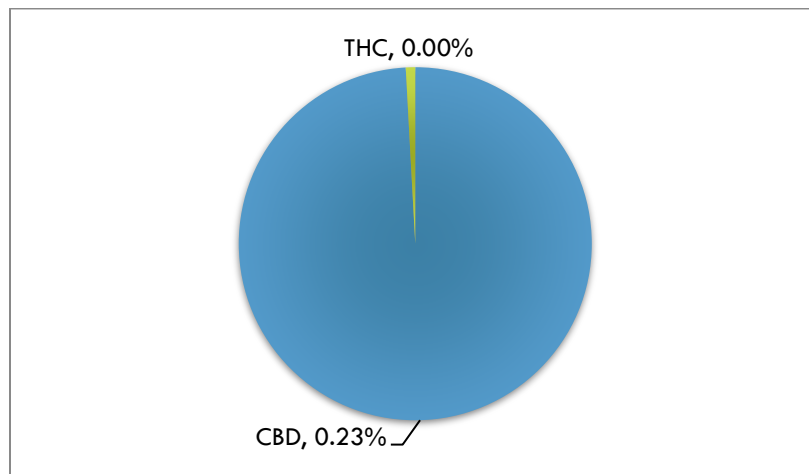

POTENCY REPORT

Material Tested: Buddy Balm
Testing Method: UPLC-DAD
Date Tested 4/11/2018
Batch Number M0404806
Testing Analyst Ben Dennis Reviewed by: Jeremy Riggle PhD.
Total Product Mass 31 grams

ACIDIC COMPOUND mg/unit		NEUTRAL COMPOUND mg/unit	
CBDA	<0.1%	CBD	0.23%
THCA	<0.1%	THC	<0.1%
CBCA	<0.1%	CBC	<0.1%
CBGA	<0.1%	CBG	<0.1%
CBNA	<0.1%	CBN	<0.1%
THCVA	<0.1%	THCV	<0.1%
CBDVA	<0.1%	CBDV	<0.1%

Cannabinoid Content (wt/wt)

Mary's Nutritionals, LLC is a wholly owned subsidiary of Mary's Medicinals, LLC. Information provided in this report is for CBD rich hemp cultivated by Elite Botanicals, Loveland CO.